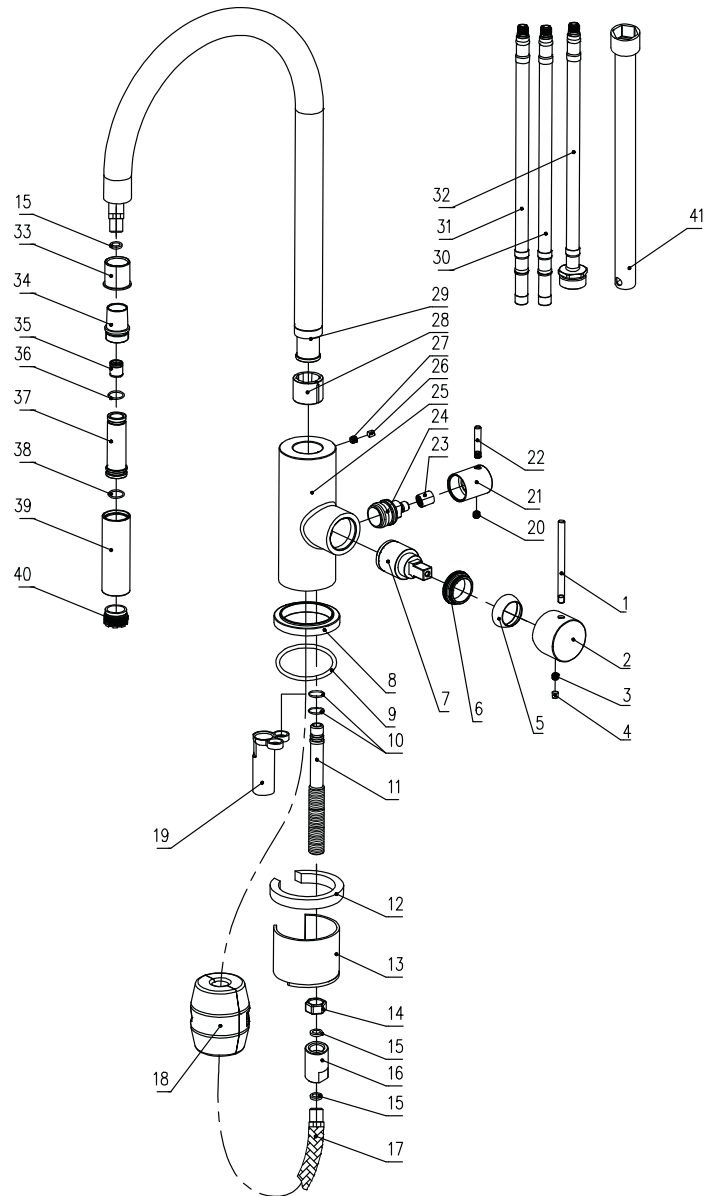

- 1 Handle bar
- 2 Handle base
- 3 inner hex screw
- 4 Decoration rubber
- 5 Decoration cover
- 6 Screw nut
- 7 Cartridge
- 8 Base
- 9 O ring
- 10 O ring
- 11 Connector hose
- 12 Rubber
- 13 Fixing sheet
- 14 Nut
- 15 Plane ring-sealing
- 16 Connector
- 17 Flexible hose
- 18 Weight
- 19 Splined hub
- 20 Inner hex screw
- 21 Handle base
- 22 Handle bar
- 23 Drive gear
- 24 Cartridge
- 25 Body
- 26 Decoration rubber
- 27 Inner hex screw
- 28 C ring
- 29 Spout
- 30 Flexible hose
- 31 Flexible hose
- 32 Flexible hose
- 33 Bushing
- 34 Pull out connector
- 35 Check valve
- 36 O ring
- 37 Inner hose
- 38 O ring
- 39 Nozzle body
- 40 Aerator
- 41 Tool

Accent Rust D

Art no: 32105 **RSK:** 8311060

SCANDTAP®
BATHROOM CONCEPTS

Scandtap AB, Olofsdalsvägen 21, 302 41 Halmstad, Sweden
info@scandtap.com, www.scandtap.com